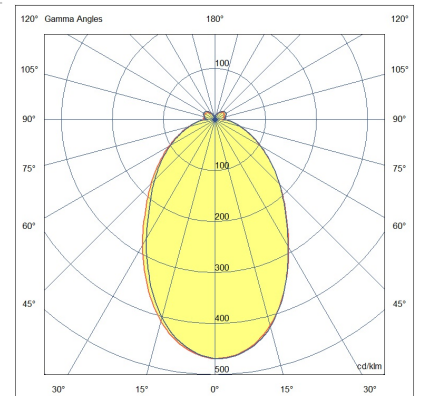

Leo

Circular aluminium ring suspension with opal diffuser diameter 600 mm, available in black and white finishing. Available only in the 3000K version, white or black finishing. It has source emission of about 3780lm. Design and size make Leo an elegant decorative and furnishing element, its performance makes it very versatile. Leo adapts to all environments, even large ones. Perfect for reception (reception, cash desks, hall) and suitable for general lighting in shops, bars, restaurants and meeting rooms, also suitable for your home environment.

Artikelnummer	6993-12-964
Typ	Pendelleuchte
EAN	8019282558231
Zolltarif	94051190
Farbe	Schwarz
Material	Aluminium / Opalweiß Diffusor
IP	IP20
IK	07
Isolierklasse	
Operating ambient temperature	0°C +35°C
Jahre Garantie	3
Artikelmaße	MAX 2000mm Ø600mm - 1.9kg
Verpackungsmaße	90x640x640mm - 2.8kg
	Bestückung 1
Bestückung	LED Eingebaut
LED Merkmale	SMD
Lumen der Lichtquelle	3780 lm
Lumen des Artikels	2646 lm
Farbtemperatur	Warm white 3000K
Diffusor	Diffuse strahlend
Typischer CRI	>80
Energieklasse	
	Elektrische Spezifikationen 1
Eingangsspannung	220 / 240V AC 50/60 Hz
Gesamtabsorbierte Leistung	36W
Treiber	Inklusiv
Leistungsfaktor	>0,9
Steuerungssystem	On/Off