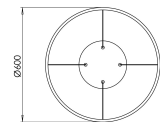

Leo

Circular aluminium ring suspension with opal diffuser diameter 600 mm, available in black and white finishing. Available only in the 3000K version, white or black finishing. It has source emission of about 3780lm. Design and size make Leo an elegant decorative and furnishing element, its performance makes it very versatile. Leo adapts to all environments, even large ones. Perfect for reception (reception, cash desks, hall) and suitable for general lighting in shops, bars, restaurants and meeting rooms, also suitable for your home environment.

Artikelnummer	6993-12-964
Typ	Pendelleuchte
EAN	8019282558231
Zolltarif	94051190
Farbe	Schwarz
Material	Aluminium / Opalweiß Diffusor
IP	IP20
IK	07
Isolierklasse	
Operating ambient temperature	0°C +35°C
Jahre Garantie	3
Artikelmaße	MAX 2000mm Ø600mm - 1.9kg
Verpackungsmaße	90x640x640mm - 2.8kg
	Bestückung 1
Bestückung	LED Eingebaut
LED Merkmale	SMD
Lumen der Lichtquelle	3780 lm
Lumen des Artikels	2646 lm
Farbtemperatur	Warm white 3000K
Diffusor	Diffuse strahlend
Typischer CRI	>80
Energieklasse	
	Elektrische Spezifikationen 1
Eingangsspannung	220 / 240V AC 50/60 Hz
Gesamtabsorbierte Leistung	36W
Treiber	Inklusiv
Leistungsfaktor	>0,9
Steuerungssystem	On/Off