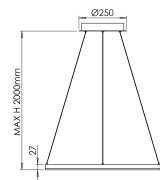

Leo

Circular aluminium ring suspension with opal diffuser diameter 600 mm, available in black and white finishing. Available only in the 3000K version, white or black finishing. It has source emission of about 3780lm. Design and size make Leo an elegant decorative and furnishing element, its performance makes it very versatile. Leo adapts to all environments, even large ones. Perfect for reception (reception, cash desks, hall) and suitable for general lighting in shops, bars, restaurants and meeting rooms, also suitable for your home environment.

Artikelnummer	6993-12-964
Typ	Pendelleuchte
EAN	8019282558231
Zolltarif	94051190
Farbe	Schwarz
Material	Aluminium / Opalweiß Diffusor
IP	IP20
IK	07
Isolierklasse	
Operating ambient temperature	0°C +35°C
Jahre Garantie	3
Artikelmaße	MAX 2000mm Ø600mm - 1.9kg
Verpackungsmaße	90x640x640mm - 2.8kg
	Bestückung 1
Bestückung	LED Eingebaut
LED Merkmale	SMD
Lumen der Lichtquelle	3780 lm
Lumen des Artikels	2646 lm
Farbtemperatur	Warm white 3000K
Diffusor	Diffuse strahlend
Typischer CRI	>80
Energieklasse	
	Elektrische Spezifikationen 1
Eingangsspannung	220 / 240V AC 50/60 Hz
Gesamtabsorbierte Leistung	36W
Treiber	Inklusiv
Leistungsfaktor	>0,9
Steuerungssystem	On/Off