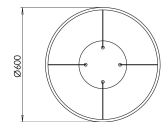

Leo

Circular aluminium ring suspension with opal diffuser diameter 600 mm, available in black and white finishing. Available only in the 3000K version, white or black finishing. It has source emission of about 3780lm. Design and size make Leo an elegant decorative and furnishing element, its performance makes it very versatile. Leo adapts to all environments, even large ones. Perfect for reception (reception, cash desks, hall) and suitable for general lighting in shops, bars, restaurants and meeting rooms, also suitable for your home environment.

Artikelnummer	6993-12-966
Typ	Pendelleuchte
EAN	8019282553489
Zolltarif	94051190
Farbe	Schwarz
Material	Aluminium / Opalweiß Diffusor
IP	IP20
IK	07
Isolierklasse	
Operating ambient temperature	0°C +35°C
Jahre Garantie	3
Artikelmaße	MAX 2000mm Ø600mm - 1.9kg
Verpackungsmaße	90x640x640mm - 2.8kg
	Bestückung 1
Bestückung	LED Eingebaut
LED Merkmale	SMD
Lumen der Lichtquelle	3780 lm
Lumen des Artikels	2646 lm
Farbtemperatur	Warm white 3000K
Diffusor	Diffuse strahlend
Typischer CRI	>80
Energieklasse	
	Elektrische Spezifikationen 1
Eingangsspannung	220 / 240V AC 50/60 Hz
Gesamtabsorbierte Leistung	36W
Treiber	Inklusiv
Leistungsfaktor	>0,9
Steuerungssystem	DALI