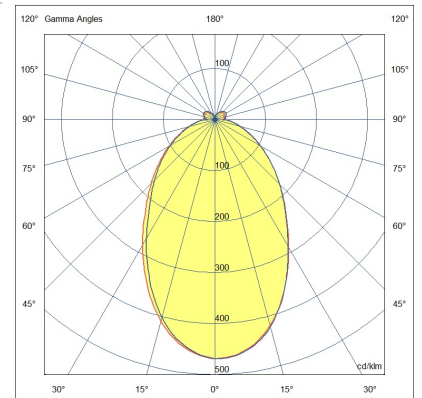

Leo

Circular aluminium ring suspension with opal diffuser diameter 600 mm, available in black and white finishing. Available only in the 3000K version, white or black finishing. It has source emission of about 3780lm. Design and size make Leo an elegant decorative and furnishing element, its performance makes it very versatile. Leo adapts to all environments, even large ones. Perfect for reception (reception, cash desks, hall) and suitable for general lighting in shops, bars, restaurants and meeting rooms, also suitable for your home environment.

Artikelnummer	6993-12-966
Typ	Pendelleuchte
EAN	8019282553489
Zolltarif	94051190
Farbe	Schwarz
Material	Aluminium / Opalweiß Diffusor
IP	IP20
IK	07
Isolierklasse	
Operating ambient temperature	0°C +35°C
Jahre Garantie	3
Artikelmaße	MAX 2000mm Ø600mm - 1.9kg
Verpackungsmaße	90x640x640mm - 2.8kg
	Bestückung 1
Bestückung	LED Eingebaut
LED Merkmale	SMD
Lumen der Lichtquelle	3780 lm
Lumen des Artikels	2646 lm
Farbtemperatur	Warm white 3000K
Diffusor	Diffuse strahlend
Typischer CRI	>80
Energieklasse	
	Elektrische Spezifikationen 1
Eingangsspannung	220 / 240V AC 50/60 Hz
Gesamtabsorbierte Leistung	36W
Treiber	Inklusiv
Leistungsfaktor	>0,9
Steuerungssystem	DALI