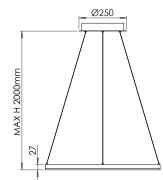

Leo

Circular aluminium ring suspension with opal diffuser diameter 600 mm, available in black and white finishing. Available only in the 3000K version, white or black finishing. It has source emission of about 3780lm. Design and size make Leo an elegant decorative and furnishing element, its performance makes it very versatile. Leo adapts to all environments, even large ones. Perfect for reception (reception, cash desks, hall) and suitable for general lighting in shops, bars, restaurants and meeting rooms, also suitable for your home environment.

Artikelnummer	6993-12-966
Typ	Pendelleuchte
EAN	8019282553489
Zolltarif	94051190
Farbe	Schwarz
Material	Aluminium / Opalweiß Diffusor
IP	IP20
IK	07
Isolierklasse	
Operating ambient temperature	0°C +35°C
Jahre Garantie	3
Artikelmaße	MAX 2000mm Ø600mm - 1.9kg
Verpackungsmaße	90x640x640mm - 2.8kg
	Bestückung 1
Bestückung	LED Eingebaut
LED Merkmale	SMD
Lumen der Lichtquelle	3780 lm
Lumen des Artikels	2646 lm
Farbtemperatur	Warm white 3000K
Diffusor	Diffuse strahlend
Typischer CRI	>80
Energieklasse	
	Elektrische Spezifikationen 1
Eingangsspannung	220 / 240V AC 50/60 Hz
Gesamtabsorbierte Leistung	36W
Treiber	Inklusiv
Leistungsfaktor	>0,9
Steuerungssystem	DALI