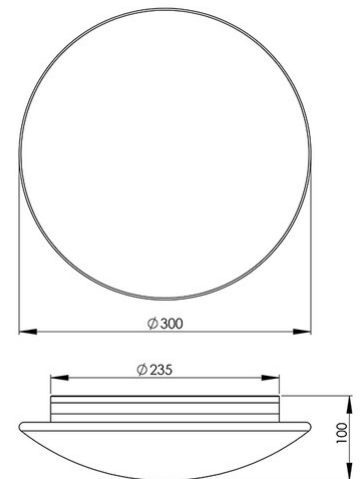

## Pandora E27 IP44

Classic and elegant ceiling lamp with E27 lampholder. The structure of the base is made of white painted metal. The diffuser is made of opal blown glass with bayonet mounting. Ideal for bathrooms and fitness rooms. Bulb not supplied.

<b>Code</b>	<b>2650-61-102</b>
<b>Type</b>	Ceiling lamp
<b>Designer</b>	S.T. Fabas Luce
<b>Eancode</b>	8019282013372
<b>Customs tariff</b>	94051950
<b>Color</b>	White
<b>Material</b>	Metal frame and blown glass
<b>IP</b>	IP44
<b>IK</b>	03
<b>Insulation Class</b>	 CL2
<b>Smartluce</b>	 Compatible
<b>Operating ambient temperature</b>	-10°C + 45°C
<b>Years of warranty</b>	3
<b>Item Dimensions</b>	60mm Ø300mm - 1.39kg
<b>Packaging Dimensions</b>	360x360x140mm - 1.9kg
	<b>Light Source 1</b>
<b>Light source</b>	E27 1x 60W Not included
	<b>Electrical specifications 1</b>
<b>Input Voltage</b>	Max 250V AC