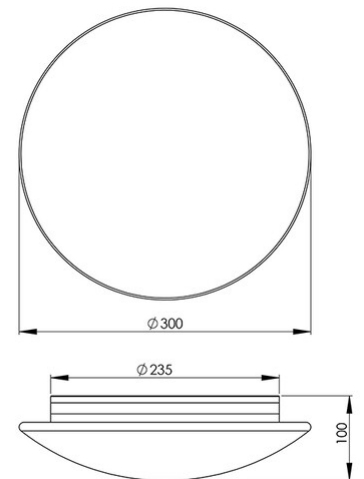

## Pandora E27 IP44

Classic and elegant ceiling lamp with E27 lampholder. The structure of the base is made of white painted metal. The diffuser is made of opal blown glass with bayonet mounting. Ideal for bathrooms and fitness rooms. Bulb not supplied.

<b>Code</b>	<b>2650-61-102</b>
<b>Type</b>	Ceiling lamp
<b>Designer</b>	S.T. Fabas Luce
<b>Eancode</b>	8019282013372
<b>Customs tariff</b>	94051950
<b>Color</b>	White
<b>Material</b>	Metal frame and blown glass
<b>IP</b>	IP44
<b>IK</b>	03
<b>Insulation Class</b>	 CL2
<b>Smartluce</b>	 Compatible
<b>Operating ambient temperature</b>	-10°C + 45°C
<b>Years of warranty</b>	3
<b>Item Dimensions</b>	60mm Ø300mm - 1.39kg
<b>Packaging Dimensions</b>	360x360x140mm - 1.9kg
	<b>Light Source 1</b>
<b>Light source</b>	E27 1x 60W Not included
	<b>Electrical specifications 1</b>
<b>Input Voltage</b>	Max 250V AC