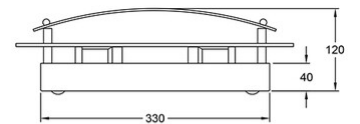

## Naxar

<b>Code</b>	<b>3238-65-102</b>
<b>Type</b>	Ceiling lamp
<b>Designer</b>	S.T. Fabas Luce
<b>Eancode</b>	8019282065951
<b>Customs tariff</b>	94051950
<b>Color</b>	White
<b>Material</b>	Metal frame and plate glass
<b>IP</b>	IP20
<b>Insulation Class</b>	 CL1
<b>Item Dimensions</b>	400x400x120mm - 2.5kg
<b>Packaging Dimensions</b>	450x450x125mm - 2.9kg
	<b>Light Source 1</b>
<b>Light source</b>	E27 2x 60W Not included
	<b>Electrical specifications 1</b>
<b>Input Voltage</b>	230V AC 50Hz