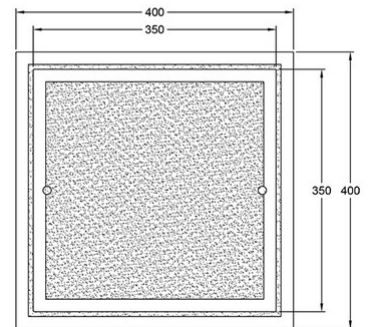

## Naxar

<b>Code</b>	<b>3238-65-102</b>
<b>Type</b>	Ceiling lamp
<b>Designer</b>	S.T. Fabas Luce
<b>Eancode</b>	8019282065951
<b>Customs tariff</b>	94051950
<b>Color</b>	White
<b>Material</b>	Metal frame and plate glass
<b>IP</b>	IP20
<b>Insulation Class</b>	 CL1
<b>Item Dimensions</b>	400x400x120mm - 2.5kg
<b>Packaging Dimensions</b>	450x450x125mm - 2.9kg
	<b>Light Source 1</b>
<b>Light source</b>	E27 2x 60W Not included
	<b>Electrical specifications 1</b>
<b>Input Voltage</b>	230V AC 50Hz