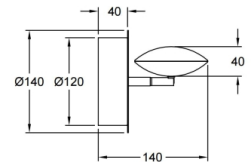

Hale

Code	3255-21-102
Type	Wall lamp
Designer	S.T. Fabas Luce
Eancode	8019282067344
Customs tariff	94051190
Color	White
Material	Metal and methacrylate frame
IP	IP20
Insulation Class	
Item Dimensions	140mm Ø100mm - 0.7kg
Packaging Dimensions	150x150x170mm - 0.9kg
	Light Source 1
Light source	LED 8W Included
Item Lumen	750 lm
Color Temperature	Warm white 3000K
	Electrical specifications 1
Input Voltage	230 Vac 50Hz