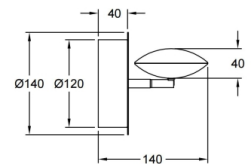

Hale

Code	3255-21-212
Type	Wall lamp
Designer	S.T. Fabas Luce
Eancode	8019282067337
Customs tariff	94051190
Color	Brushed aluminum
Material	Metal and methacrylate frame
IP	IP20
Insulation Class	
Item Dimensions	140mm Ø100mm - 0.7kg
Packaging Dimensions	150x150x170mm - 0.9kg
	Light Source 1
Light source	LED 8W Included
Item Lumen	750 lm
Color Temperature	Warm white 3000K
	Electrical specifications 1
Input Voltage	230 Vac 50Hz