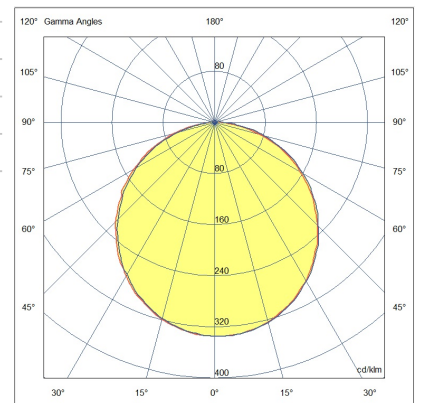

Desdy

LED ceiling lamp particularly slim, with a height of only 50 mm. Aluminum structure. Thanks to its square shape and integrated opal diffuser, this lamp offers uniform, glare-free illumination. Ideal for balconies and terraces. Available in three sizes and two colors.

Code	3314-65-102
Type	Ceiling lamp
Designer	S.T. Fabas Luce
Eancode	8019282076773
Customs tariff	94051140
Color	White
Material	Metal and polycarbonate frame
IP	IP54
IK	10
Insulation Class	
Operating ambient temperature	-10°C +35°C
Years of warranty	3
Item Dimensions	300x300x50mm - 1,5kg
Packaging Dimensions	315x315x60mm - 1.6kg
	Light Source 1
Light source	LED Built-in
LED Characteristics	SMD
Light Source Lumen	3220 lm
Item Lumen	2339 lm
Color Temperature	Warm white 3000K
Minimum CRI	>80
Energy Efficiency Class	
	Electrical specifications 1
Input Voltage	220 / 240V AC 50/60 Hz
Total Absorbed Power	30W
Driver	Included
Power Factor	>0,9
Control System	On/Off