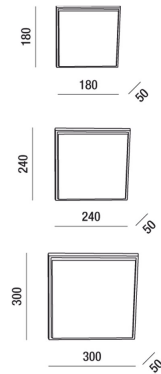

Desdy

LED ceiling lamp particularly slim, with a height of only 50 mm. Aluminum structure. Thanks to its square shape and integrated opal diffuser, this lamp offers uniform, glare-free illumination. Ideal for balconies and terraces. Available in three sizes and two colors.

Code	3314-65-102
Type	Ceiling lamp
Designer	S.T. Fabas Luce
Eancode	8019282076773
Customs tariff	94051140
Color	White
Material	Metal and polycarbonate frame
IP	IP54
IK	10
Insulation Class	
Operating ambient temperature	-10°C +35°C
Years of warranty	3
Item Dimensions	300x300x50mm - 1,5kg
Packaging Dimensions	315x315x60mm - 1.6kg
	Light Source 1
Light source	LED Built-in
LED Characteristics	SMD
Light Source Lumen	3220 lm
Item Lumen	2339 lm
Color Temperature	Warm white 3000K
Minimum CRI	>80
Energy Efficiency Class	
	Electrical specifications 1
Input Voltage	220 / 240V AC 50/60 Hz
Total Absorbed Power	30W
Driver	Included
Power Factor	>0,9
Control System	On/Off