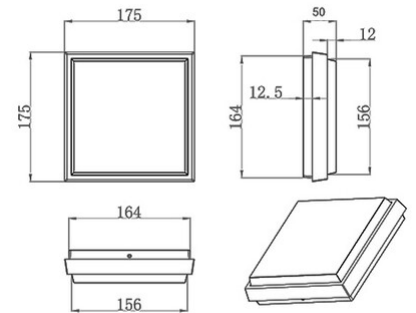

Desdy

LED ceiling lamp particularly slim, with a height of only 50 mm. Aluminum structure. Thanks to its square shape and integrated opal diffuser, this lamp offers uniform, glare-free illumination. Ideal for balconies and terraces. Available in three sizes and two colors.

Code	3314-69-101
Type	Ceiling lamp
Designer	S.T. Fabas Luce
Eancode	8019282096306
Customs tariff	94051140
Color	Black
Material	Aluminum frame and polycarbonate
IP	IP54
IK	10
Insulation Class	 CL2
Operating ambient temperature	-10°C + 35°C
Years of warranty	3
Item Dimensions	180x180x50mm - 0.6kg
Packaging Dimensions	185x185x60mm - 0.7kg
Light Source 1	
Light source	LED Included
LED Characteristics	SMD
Light Source Lumen	1050 lm
Item Lumen	867 lm
Color Temperature	Warm white 3000K
Minimum CRI	>80
Energy Efficiency Class	 F
Electrical specifications 1	
Input Voltage	220/240V AC 50/60Hz
Total Absorbed Power	10W
Driver	Included