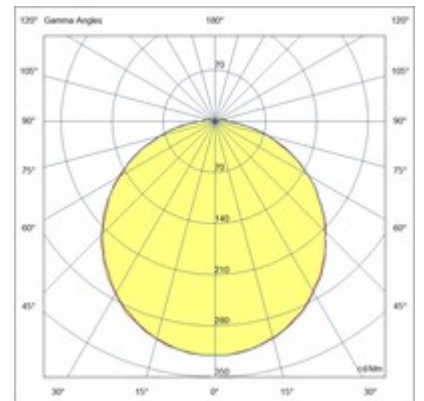

Desdy

LED ceiling lamp particularly slim, with a height of only 50 mm. Aluminum structure. Thanks to its square shape and integrated opal diffuser, this lamp offers uniform, glare-free illumination. Ideal for balconies and terraces. Available in three sizes and two colors.

Code	3314-69-101
Type	Ceiling lamp
Designer	S.T. Fabas Luce
Eancode	8019282096306
Customs tariff	94051140
Color	Black
Material	Aluminum frame and polycarbonate
IP	IP54
IK	10
Insulation Class	 CL2
Operating ambient temperature	-10°C + 35°C
Years of warranty	3
Item Dimensions	180x180x50mm - 0.6kg
Packaging Dimensions	185x185x60mm - 0.7kg
Light Source 1	
Light source	LED Included
LED Characteristics	SMD
Light Source Lumen	1050 lm
Item Lumen	867 lm
Color Temperature	Warm white 3000K
Minimum CRI	>80
Energy Efficiency Class	 F
Electrical specifications 1	
Input Voltage	220/240V AC 50/60Hz
Total Absorbed Power	10W
Driver	Included