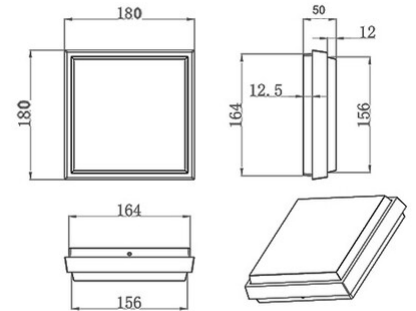

Desdy

LED ceiling lamp particularly slim, with a height of only 50 mm. Aluminum structure. Thanks to its square shape and integrated opal diffuser, this lamp offers uniform, glare-free illumination. Ideal for balconies and terraces. Available in three sizes and two colors.

Code	3314-69-101
Type	Ceiling lamp
Designer	S.T. Fabas Luce
Eancode	8019282096306
Customs tariff	94051140
Color	Black
Material	Aluminum frame and polycarbonate
IP	IP54
IK	10
Insulation Class	 CL2
Operating ambient temperature	-10°C + 35°C
Years of warranty	3
Item Dimensions	180x180x50mm - 0.6kg
Packaging Dimensions	185x185x60mm - 0.7kg
Light Source 1	
Light source	LED Included
LED Characteristics	SMD
Light Source Lumen	1050 lm
Item Lumen	867 lm
Color Temperature	Warm white 3000K
Minimum CRI	>80
Energy Efficiency Class	 F
Electrical specifications 1	
Input Voltage	220/240V AC 50/60Hz
Total Absorbed Power	10W
Driver	Included