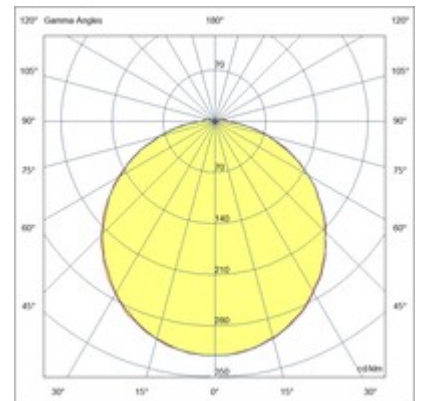

Desdy

LED ceiling lamp particularly slim, with a height of only 50 mm. Aluminum structure. Thanks to its square shape and integrated opal diffuser, this lamp offers uniform, glare-free illumination. Ideal for balconies and terraces. Available in three sizes and two colors.

Code	3314-69-101
Type	Ceiling lamp
Designer	S.T. Fabas Luce
Eancode	8019282096306
Customs tariff	94051140
Color	Black
Material	Aluminum frame and polycarbonate
IP	IP54
IK	10
Insulation Class	 CL2
Operating ambient temperature	-10°C + 35°C
Years of warranty	3
Item Dimensions	180x180x50mm - 0.6kg
Packaging Dimensions	185x185x60mm - 0.7kg
Light Source 1	
Light source	LED Included
LED Characteristics	SMD
Light Source Lumen	1050 lm
Item Lumen	867 lm
Color Temperature	Warm white 3000K
Minimum CRI	>80
Energy Efficiency Class	 F
Electrical specifications 1	
Input Voltage	220/240V AC 50/60Hz
Total Absorbed Power	10W
Driver	Included