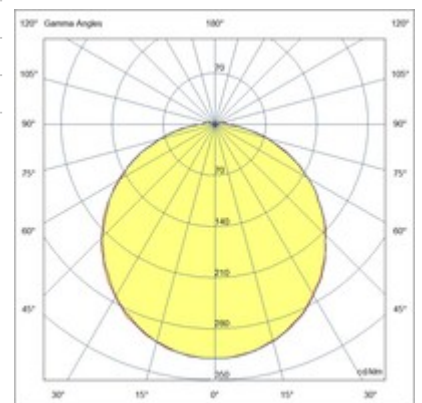

Desdy

LED ceiling lamp particularly slim, with a height of only 50 mm. Aluminum structure. Thanks to its square shape and integrated opal diffuser, this lamp offers uniform, glare-free illumination. Ideal for balconies and terraces. Available in three sizes and two colors.

Code	3314-69-102
Type	Ceiling lamp
Designer	S.T. Fabas Luce
Eancode	8019282076780
Customs tariff	94051140
Color	White
Material	Metal and polycarbonate frame
IP	IP54
IK	10
Insulation Class	 CL2
Operating ambient temperature	-10°C +35°C
Years of warranty	3
Item Dimensions	180x180x50mm - 0,6kg
Packaging Dimensions	185x185x60mm - 0.7kg
Light Source 1	
Light source	LED Built-in
LED Characteristics	SMD
Light Source Lumen	1050 lm
Item Lumen	867 lm
Color Temperature	Warm white 3000K
Optics	Diffused beam
Minimum CRI	>80
Energy Efficiency Class	 A ↑ G ↓ F
Electrical specifications 1	
Input Voltage	220/240V AC 50/60Hz
Total Absorbed Power	10W
Driver	Included
Power Factor	>0,9
Control System	On/Off