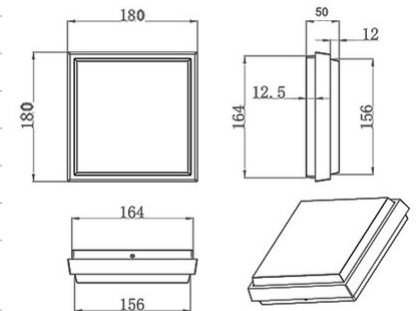

Desdy

LED ceiling lamp particularly slim, with a height of only 50 mm. Aluminum structure. Thanks to its square shape and integrated opal diffuser, this lamp offers uniform, glare-free illumination. Ideal for balconies and terraces. Available in three sizes and two colors.

Code	3314-69-102
Type	Ceiling lamp
Designer	S.T. Fabas Luce
Eancode	8019282076780
Customs tariff	94051140
Color	White
Material	Metal and polycarbonate frame
IP	IP54
IK	10
Insulation Class	 CL2
Operating ambient temperature	-10°C +35°C
Years of warranty	3
Item Dimensions	180x180x50mm - 0,6kg
Packaging Dimensions	185x185x60mm - 0.7kg
Light Source 1	
Light source	LED Built-in
LED Characteristics	SMD
Light Source Lumen	1050 lm
Item Lumen	867 lm
Color Temperature	Warm white 3000K
Optics	Diffused beam
Minimum CRI	>80
Energy Efficiency Class	 A ↑ G ↓ F
Electrical specifications 1	
Input Voltage	220/240V AC 50/60Hz
Total Absorbed Power	10W
Driver	Included
Power Factor	>0,9
Control System	On/Off