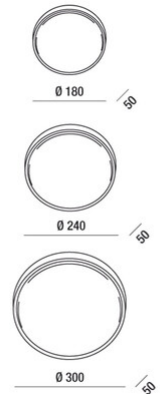

Olly

LED ceiling lamp particularly slim, with a height of only 50 mm. Aluminum structure. Thanks to its round shape and integrated opal diffuser, this lamp offers uniform, glare-free illumination. Ideal for balconies and terraces. Available in three sizes and two colors.

Code	3315-65-102
Type	Ceiling lamp
Designer	S.T. Fabas Luce
Eancode	8019282076803
Customs tariff	94051140
Color	White
Material	Metal and polycarbonate frame
IP	IP54
IK	10
Insulation Class	 CL2
Operating ambient temperature	-10°C + 35°C
Years of warranty	3
Item Dimensions	50mm Ø300mm - 1,2kg
Packaging Dimensions	315x315x60mm - 1.4kg
	Light Source 1
Light source	LED Built-in
LED Characteristics	SMD
Light Source Lumen	3220 lm
Item Lumen	2399 lm
Color Temperature	Warm white 3000K
Typical CRI	>80
Energy Efficiency Class	 F
	Electrical specifications 1
Input Voltage	220/240V AC 50/60Hz
Total Absorbed Power	30W
Driver	Included
Power Factor	>0,9
Control System	On/Off