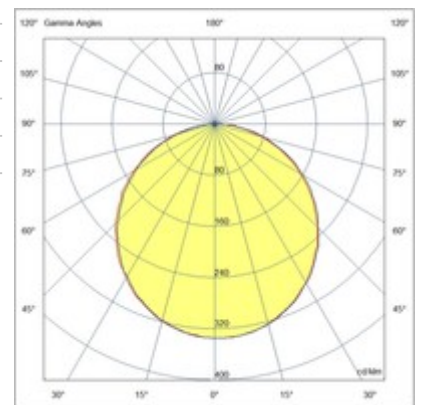

Olly

LED ceiling lamp particularly slim, with a height of only 50 mm. Aluminum structure. Thanks to its round shape and integrated opal diffuser, this lamp offers uniform, glare-free illumination. Ideal for balconies and terraces. Available in three sizes and two colors.

Code	3315-65-102
Type	Ceiling lamp
Designer	S.T. Fabas Luce
Eancode	8019282076803
Customs tariff	94051140
Color	White
Material	Metal and polycarbonate frame
IP	IP54
IK	10
Insulation Class	 CL2
Operating ambient temperature	-10°C + 35°C
Years of warranty	3
Item Dimensions	50mm Ø300mm - 1,2kg
Packaging Dimensions	315x315x60mm - 1.4kg
	Light Source 1
Light source	LED Built-in
LED Characteristics	SMD
Light Source Lumen	3220 lm
Item Lumen	2399 lm
Color Temperature	Warm white 3000K
Typical CRI	>80
Energy Efficiency Class	 F
	Electrical specifications 1
Input Voltage	220/240V AC 50/60Hz
Total Absorbed Power	30W
Driver	Included
Power Factor	>0,9
Control System	On/Off