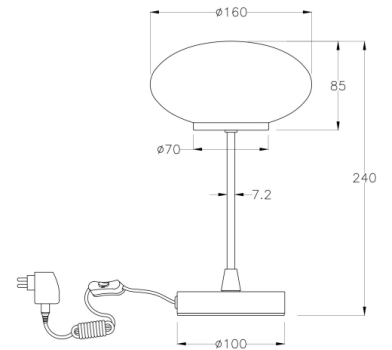

Jap

Code	3339-30-178
Type	Table lamp
Designer	Fly Design
Eancode	8019282085218
Customs tariff	94052150
Color	Satined nickel
Material	Metal frame and blown glass
IP	IP20
Insulation Class	
Item Dimensions	240mm Ø160mm - 1.1kg
Packaging Dimensions	210x300x210mm - 0.9kg
Light Source 1	
Light source	LED Built-in
Power Pack Type	Touch dimmer
Item Lumen	500 lm
Color Temperature	Warm white 3000K
Energy Efficiency Class	
Electrical specifications 1	
Input Voltage	230 Vac 50Hz
Total Absorbed Power	5W