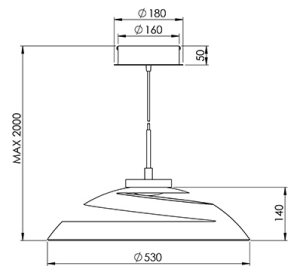

Aragon

Code	3357-42-102-01
Type	Suspension lamp
Designer	S.T. Fabas Luce
Eancode	8019282514008
Customs tariff	94051150
Color	White
Material	Metal frame and plate glass
IP	IP20
Insulation Class	
Smartluce	 Integrated
Item Dimensions	Max 2000mm Ø530mm - 4kg
Packaging Dimensions	660x660x300mm - 6.5kg
Light Source 1	
Light source	LED 18W Built-in
LED Characteristics	SMD
Item Lumen	1760 lm
Color Temperature	Warm white 3000K
Energy Efficiency Class	
Electrical specifications 1	
Input Voltage	230 Vac 50Hz
Total Absorbed Power	18W
Control System	Phase cut dimmable