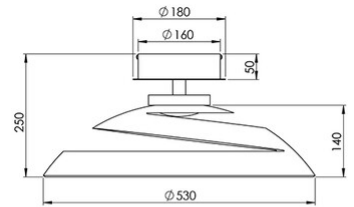

Aragon

Code	3357-65-102
Type	Ceiling lamp
Designer	S.T. Fabas Luce
Eancode	8019282086338
Customs tariff	94051150
Color	White
Material	Metal frame and plate glass
IP	IP20
Insulation Class	 CL1
Smartluce	 Compatible
Item Dimensions	250mm Ø530mm - 3.9kg
Packaging Dimensions	660x300x660mm - 6.3kg
Light Source 1	
Light source	LED Built-in
Light Source Lumen	1760 lm
Color Temperature	Warm white 3000K
Energy Efficiency Class	
Electrical specifications 1	
Input Voltage	230V AC 50Hz
Total Absorbed Power	18W
Control System	Phase cut dimmable