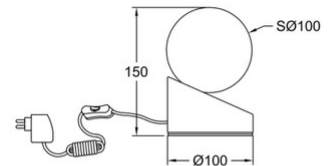

Gravity

Code	3360-30-178
Type	Table lamp
Designer	Variaforma
Eancode	8019282085133
Customs tariff	94052190
Color	Satined nickel
Material	Metal frame and blown glass
IP	IP20
Insulation Class	 CL2
Item Dimensions	150mm Ø100mm - 0.8kg
Packaging Dimensions	210x170x170mm - 0.9kg
	Light Source 1
Light source	LED Built-in
Power Pack Type	Touch dimmer
Light Source Lumen	470 lm
Color Temperature	Warm white 3000K
Energy Efficiency Class	 E
	Electrical specifications 1
Input Voltage	230V AC 50Hz
Total Absorbed Power	5W