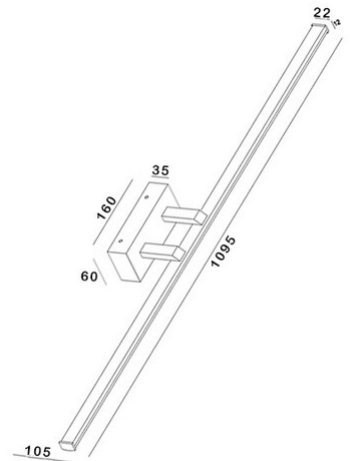

## Nala

<b>Code</b>	<b>3361-29-101</b>
<b>Type</b>	Wall lamp
<b>Designer</b>	S.T. Fabas Luce
<b>Eancode</b>	8019282539346
<b>Customs tariff</b>	94051190
<b>Color</b>	Black
<b>Material</b>	Metal and methacrylate frame
<b>IP</b>	IP44
<b>Insulation Class</b>	 CL2
<b>Item Dimensions</b>	1095x105x60mm - 0.7kg
<b>Packaging Dimensions</b>	115x1140x70mm - 1.2kg
<b>Light Source 1</b>	
<b>Light source</b>	LED Built-in
<b>Light Source Lumen</b>	2460 lm
<b>Color Temperature</b>	Warm white 3000K
<b>Energy Efficiency Class</b>	
<b>Electrical specifications 1</b>	
<b>Input Voltage</b>	230V AC 50Hz
<b>Total Absorbed Power</b>	20W