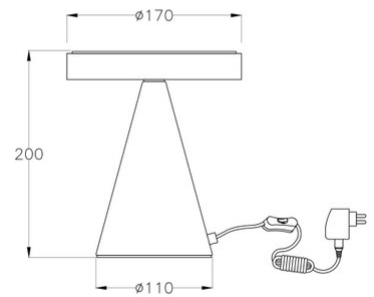

Neutra

Code	3386-34-101
Type	Table lamp
Designer	Variaforma
Eancode	8019282511465
Customs tariff	94052190
Color	Black
Material	Metal and methacrylate frame
IP	IP20
Insulation Class	 CL2
Item Dimensions	200mm Ø170mm - 1.15kg
Packaging Dimensions	200x200x220mm - 1.2kg
Light Source 1	
Light source	LED Built-in
Power Pack Type	Touch dimmer
Light Source Lumen	750 lm
Color Temperature	Warm white 3000K
Energy Efficiency Class	
Electrical specifications 1	
Input Voltage	230V AC 50Hz
Total Absorbed Power	8W