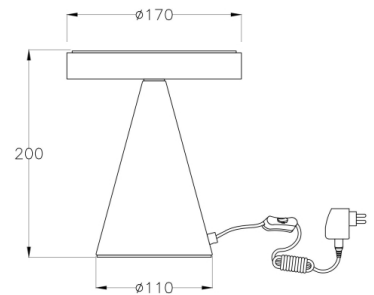

Neutra

Code	3386-34-102
Type	Table lamp
Designer	Variaforma
Eancode	8019282094647
Customs tariff	94052190
Color	White
Material	Metal and methacrylate frame
IP	IP20
Insulation Class	
Item Dimensions	200mm Ø170mm - 1kg
Packaging Dimensions	230x230x250mm - 1.2kg
Light Source 1	
Light source	LED Built-in
Power Pack Type	Touch dimmer
Item Lumen	750 lm
Color Temperature	Warm white 3000K
Energy Efficiency Class	
Electrical specifications 1	
Input Voltage	230 Vac 50Hz
Total Absorbed Power	8W