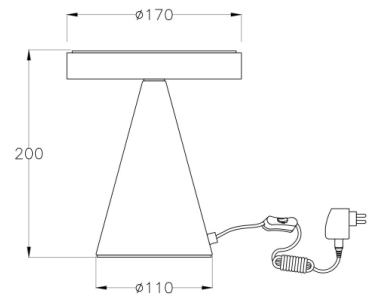

Neutra

Code	3386-34-178
Type	Table lamp
Designer	Variaforma
Eancode	8019282094661
Customs tariff	94052190
Color	Satined nickel
Material	Metal and methacrylate frame
IP	IP20
Insulation Class	
Item Dimensions	200mm Ø170mm - 1kg
Packaging Dimensions	230x230x250mm - 1.2kg
	Light Source 1
Light source	LED Built-in
Power Pack Type	Touch dimmer
Item Lumen	750 lm
Color Temperature	Warm white 3000K
Energy Efficiency Class	
	Electrical specifications 1
Input Voltage	230 Vac 50Hz
Total Absorbed Power	8W