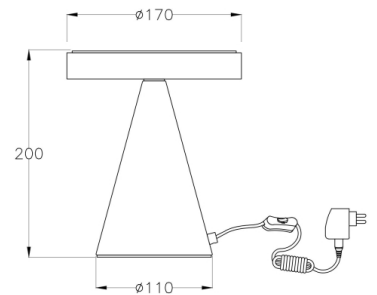

Neutra

Code	3386-34-225
Type	Table lamp
Designer	Variaforma
Eancode	8019282094654
Customs tariff	94052190
Color	Gold matt
Material	Metal and methacrylate frame
IP	IP20
Insulation Class	
Item Dimensions	200mm Ø170mm - 1kg
Packaging Dimensions	230x230x250mm - 1.2kg
	Light Source 1
Light source	LED Built-in
Power Pack Type	Touch dimmer
Item Lumen	750 lm
Color Temperature	Warm white 3000K
Energy Efficiency Class	
	Electrical specifications 1
Input Voltage	230 Vac 50Hz
Total Absorbed Power	8W