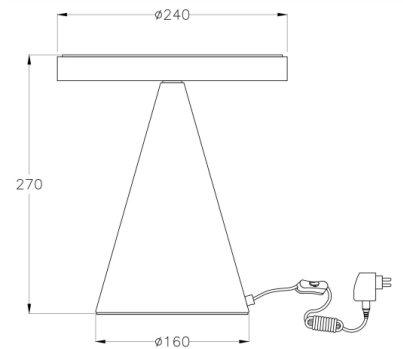

Neutra

Code	3386-35-101
Type	Table lamp
Designer	Variaforma
Eancode	8019282511472
Customs tariff	94052190
Color	Black
Material	Metal and methacrylate frame
IP	IP20
Insulation Class	
Item Dimensions	270mm Ø240mm - 1.8kg
Packaging Dimensions	300x300x320mm - 2kg
Light Source 1	
Light source	LED Built-in
Power Pack Type	Touch dimmer
Item Lumen	1260 lm
Color Temperature	Warm white 3000K
Energy Efficiency Class	
Electrical specifications 1	
Input Voltage	230 Vac 50Hz
Total Absorbed Power	12W