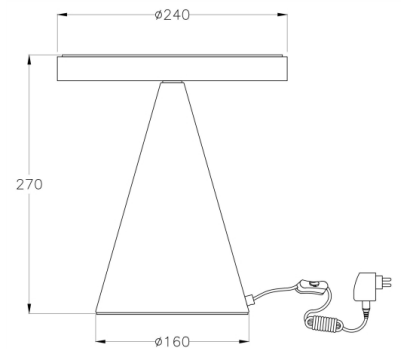

Neutra

Code	3386-35-102
Type	Table lamp
Designer	Variaforma
Eancode	8019282094685
Customs tariff	94052190
Color	White
Material	Metal and methacrylate frame
IP	IP20
Insulation Class	
Item Dimensions	270mm Ø240mm - 1.8kg
Packaging Dimensions	300x300x320mm - 2kg
Light Source 1	
Light source	LED Built-in
Power Pack Type	Touch dimmer
Item Lumen	1260 lm
Color Temperature	Warm white 3000K
Energy Efficiency Class	
Electrical specifications 1	
Input Voltage	230 Vac 50Hz
Total Absorbed Power	12W