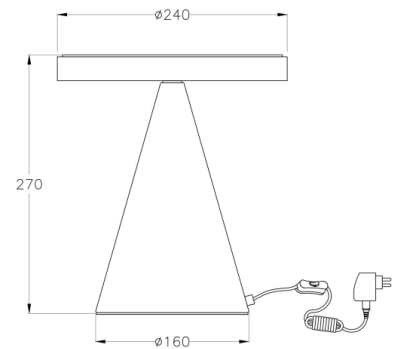

Neutra

Code	3386-35-178
Type	Table lamp
Designer	Variaforma
Eancode	8019282094692
Customs tariff	94052190
Color	Satined nickel
Material	Metal and methacrylate frame
IP	IP20
Insulation Class	
Item Dimensions	270mm Ø240mm - 1.8kg
Packaging Dimensions	300x300x320mm - 2kg
	Light Source 1
Light source	LED Built-in
Power Pack Type	Touch dimmer
Item Lumen	1260 lm
Color Temperature	Warm white 3000K
Energy Efficiency Class	
	Electrical specifications 1
Input Voltage	230 Vac 50Hz
Total Absorbed Power	12W