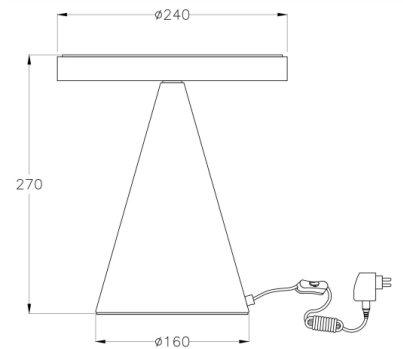

Neutra

Code	3386-35-287
Type	Table lamp
Designer	Variaforma
Eancode	8019282094715
Customs tariff	94052190
Color	Green
Material	Metal and methacrylate frame
IP	IP20
Insulation Class	
Item Dimensions	270mm Ø240mm - 1.8kg
Packaging Dimensions	300x300x320mm - 2kg
	Light Source 1
Light source	LED Built-in
Power Pack Type	Touch dimmer
Item Lumen	1260 lm
Color Temperature	Warm white 3000K
Energy Efficiency Class	
	Electrical specifications 1
Input Voltage	230 Vac 50Hz
Total Absorbed Power	12W