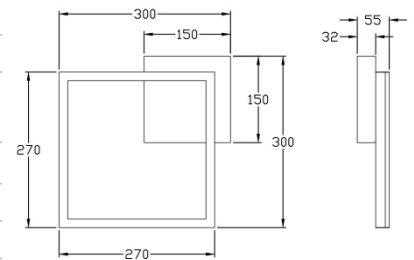

Bard

Wall or ceiling mounting

Code	3394-21-101-01
Type	Wall lamp
Designer	S.T. Fabas Luce
Eancode	8019282549116
Customs tariff	94051190
Color	Black
Material	Metal and methacrylate frame
IP	IP20
IK	05
Insulation Class	
Smartluce	 Integrated
Item Dimensions	300x300x55mm - 0.9kg
Packaging Dimensions	350x350x80mm - 1.1kg
	Light Source 1
Light source	LED Built-in
LED Characteristics	SMD
Item Lumen	2160 lm
Color Temperature	Warm white 3000K
Energy Efficiency Class	
	Electrical specifications 1
Input Voltage	230 Vac 50Hz
Total Absorbed Power	22W
Control System	Phase cut dimmable