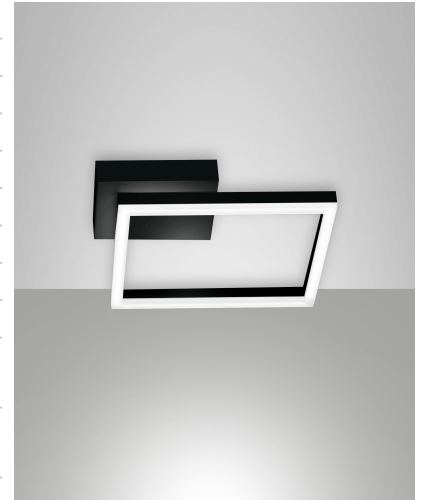

Bard

Wall or ceiling mounting

Code	3394-21-101-01
Type	Wall lamp
Designer	S.T. Fabas Luce
Eancode	8019282549116
Customs tariff	94051190
Color	Black
Material	Metal and methacrylate frame
IP	IP20
IK	05
Insulation Class	
Smartluce	 Integrated
Item Dimensions	300x300x55mm - 0.9kg
Packaging Dimensions	350x350x80mm - 1.1kg
	Light Source 1
Light source	LED Built-in
LED Characteristics	SMD
Item Lumen	2160 lm
Color Temperature	Warm white 3000K
Energy Efficiency Class	
	Electrical specifications 1
Input Voltage	230 Vac 50Hz
Total Absorbed Power	22W
Control System	Phase cut dimmable