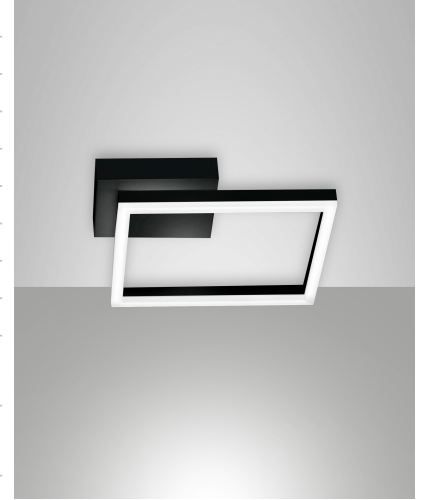

# Bard

Wall or ceiling mounting

<b>Code</b>	<b>3394-21-101</b>
<b>Type</b>	Wall lamp
<b>Designer</b>	S.T. Fabas Luce
<b>Eancode</b>	8019282545637
<b>Customs tariff</b>	94051190
<b>Color</b>	Black
<b>Material</b>	Metal and methacrylate frame
<b>IP</b>	IP20
<b>IK</b>	05
<b>Insulation Class</b>	
<b>Smartluce</b>	 Compatible
<b>Item Dimensions</b>	300x300x55mm - 0.9kg
<b>Packaging Dimensions</b>	350x350x70mm - 1.1kg
	<b>Light Source 1</b>
<b>Light source</b>	LED Built-in
<b>LED Characteristics</b>	SMD
<b>Item Lumen</b>	2160 lm
<b>Color Temperature</b>	Warm white 3000K
<b>Energy Efficiency Class</b>	
	<b>Electrical specifications 1</b>
<b>Input Voltage</b>	230 Vac 50Hz
<b>Total Absorbed Power</b>	22W
<b>Control System</b>	Phase cut dimmable