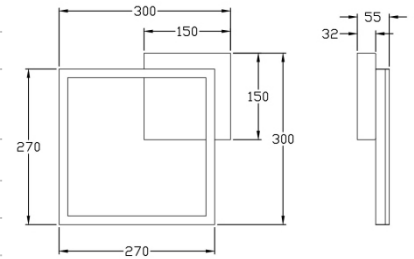

# Bard

Wall or ceiling mounting

<b>Code</b>	<b>3394-21-101</b>
<b>Type</b>	Wall lamp
<b>Designer</b>	S.T. Fabas Luce
<b>Eancode</b>	8019282545637
<b>Customs tariff</b>	94051190
<b>Color</b>	Black
<b>Material</b>	Metal and methacrylate frame
<b>IP</b>	IP20
<b>IK</b>	05
<b>Insulation Class</b>	
<b>Smartluce</b>	 Compatible
<b>Item Dimensions</b>	300x300x55mm - 0.9kg
<b>Packaging Dimensions</b>	350x350x70mm - 1.1kg
	<b>Light Source 1</b>
<b>Light source</b>	LED Built-in
<b>LED Characteristics</b>	SMD
<b>Item Lumen</b>	2160 lm
<b>Color Temperature</b>	Warm white 3000K
<b>Energy Efficiency Class</b>	
	<b>Electrical specifications 1</b>
<b>Input Voltage</b>	230 Vac 50Hz
<b>Total Absorbed Power</b>	22W
<b>Control System</b>	Phase cut dimmable