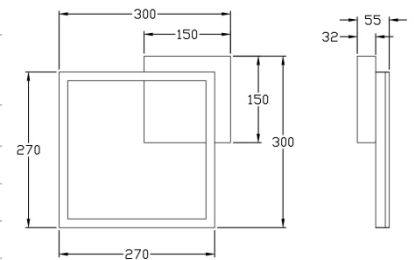

Bard

Wall or ceiling mounting

Code	3394-21-102-01
Type	Wall lamp
Designer	S.T. Fabas Luce
Eancode	8019282514039
Customs tariff	94051190
Color	White
Material	Metal and methacrylate frame
IP	IP20
IK	05
Insulation Class	
Smartluce	 Integrated
Item Dimensions	300x300x55mm - 0.9kg
Packaging Dimensions	350x350x80mm - 1.1kg
	Light Source 1
Light source	LED Built-in
Item Lumen	2160 lm
Color Temperature	Warm white 3000K
Energy Efficiency Class	
	Electrical specifications 1
Input Voltage	230 Vac 50Hz
Total Absorbed Power	22W
Control System	Phase cut dimmable