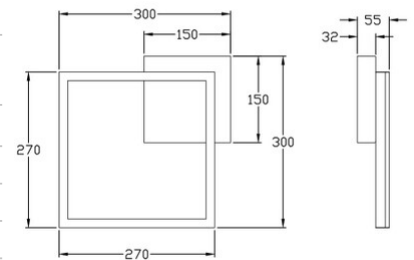

# Bard

Wall or ceiling mounting

<b>Code</b>	<b>3394-21-102</b>
<b>Type</b>	Ceiling lamp
<b>Designer</b>	S.T. Fabas Luce
<b>Eancode</b>	8019282098232
<b>Customs tariff</b>	94051190
<b>Color</b>	White
<b>Material</b>	Metal and methacrylate frame
<b>IP</b>	IP20
<b>IK</b>	05
<b>Insulation Class</b>	 CL1
<b>Smartluce</b>	 Compatible
<b>Item Dimensions</b>	300x300x55mm - 0.9kg
<b>Packaging Dimensions</b>	350x350x70mm - 1.11kg
<b>Light Source 1</b>	
<b>Light source</b>	LED Built-in
<b>Light Source Lumen</b>	2160 lm
<b>Color Temperature</b>	Warm white 3000K
<b>Energy Efficiency Class</b>	
<b>Electrical specifications 1</b>	
<b>Input Voltage</b>	230V AC 50Hz
<b>Total Absorbed Power</b>	22W
<b>Control System</b>	Phase cut dimmable