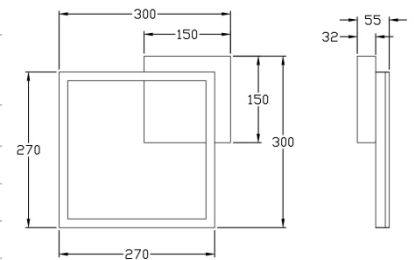

Bard

Wall or ceiling mounting

Code	3394-21-102
Type	Wall lamp
Designer	S.T. Fabas Luce
Eancode	8019282098232
Customs tariff	94051190
Color	White
Material	Metal and methacrylate frame
IP	IP20
IK	05
Insulation Class	
Smartluce	 Compatible
Item Dimensions	300x300x55mm - 0.9kg
Packaging Dimensions	350x350x80mm - 1.1kg
Light Source 1	
Light source	LED Built-in
Item Lumen	2160 lm
Color Temperature	Warm white 3000K
Energy Efficiency Class	
Electrical specifications 1	
Input Voltage	230 Vac 50Hz
Total Absorbed Power	22W
Control System	Phase cut dimmable