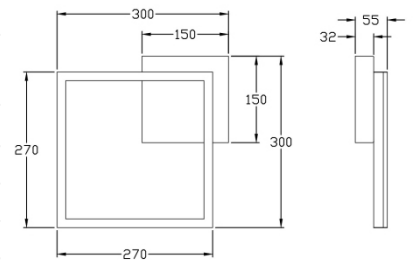

Bard

Wall or ceiling mounting

Code	3394-21-225-01
Type	Wall lamp
Designer	S.T. Fabas Luce
Eancode	8019282514046
Customs tariff	94051190
Color	Gold matt
Material	Metal and methacrylate frame
IP	IP20
IK	05
Insulation Class	
Smartluce	 Integrated
Item Dimensions	300x300x55mm - 0.9kg
Packaging Dimensions	350x350x80mm - 1.1kg
	Light Source 1
Light source	LED Built-in
Item Lumen	2160 lm
Color Temperature	Warm white 3000K
Energy Efficiency Class	
	Electrical specifications 1
Input Voltage	230 Vac 50Hz
Total Absorbed Power	22W
Control System	Phase cut dimmable