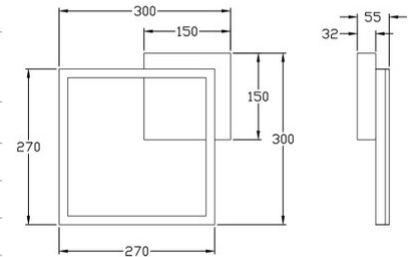

Bard

Wall or ceiling mounting

Code	3394-21-225-01
Type	Ceiling lamp
Designer	S.T. Fabas Luce
Eancode	8019282514046
Customs tariff	94051190
Color	Gold matt
Material	Metal and methacrylate frame
IP	IP20
IK	05
Insulation Class	 CL1
Smartluce	 Integrated
Item Dimensions	300x300x55mm - 0.9kg
Packaging Dimensions	350x350x80mm - 1.1kg
Light Source 1	
Light source	LED Built-in
Light Source Lumen	2160 lm
Color Temperature	Warm white 3000K
Energy Efficiency Class	
Electrical specifications 1	
Input Voltage	230V AC 50Hz
Total Absorbed Power	22W
Control System	Phase cut dimmable