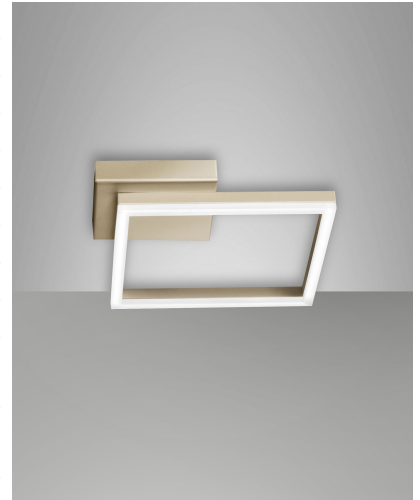

Bard

Wall or ceiling mounting

Code	3394-21-225-01
Type	Wall lamp
Designer	S.T. Fabas Luce
Eancode	8019282514046
Customs tariff	94051190
Color	Gold matt
Material	Metal and methacrylate frame
IP	IP20
IK	05
Insulation Class	
Smartluce	 Integrated
Item Dimensions	300x300x55mm - 0.9kg
Packaging Dimensions	350x350x80mm - 1.1kg
	Light Source 1
Light source	LED Built-in
Item Lumen	2160 lm
Color Temperature	Warm white 3000K
Energy Efficiency Class	
	Electrical specifications 1
Input Voltage	230 Vac 50Hz
Total Absorbed Power	22W
Control System	Phase cut dimmable