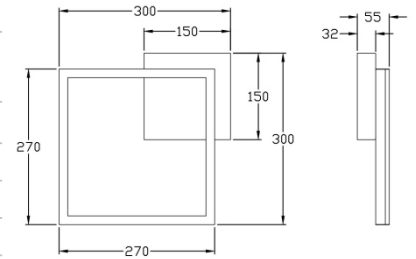

Bard

Wall or ceiling mounting

Code	3394-21-225
Type	Wall lamp
Designer	S.T. Fabas Luce
Eancode	8019282098249
Customs tariff	94051190
Color	Gold matt
Material	Metal and methacrylate frame
IP	IP20
IK	05
Insulation Class	
Smartluce	 Compatible
Item Dimensions	300x300x55mm - 0.9kg
Packaging Dimensions	350x350x80mm - 1.1kg
Light Source 1	
Light source	LED Built-in
Item Lumen	2160 lm
Color Temperature	Warm white 3000K
Energy Efficiency Class	
Electrical specifications 1	
Input Voltage	230 Vac 50Hz
Total Absorbed Power	22W
Control System	Phase cut dimmable