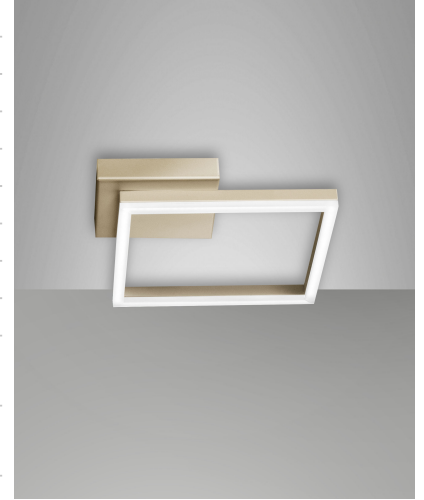

Bard

Wall or ceiling mounting

Code	3394-21-225
Type	Wall lamp
Designer	S.T. Fabas Luce
Eancode	8019282098249
Customs tariff	94051190
Color	Gold matt
Material	Metal and methacrylate frame
IP	IP20
IK	05
Insulation Class	
Smartluce	 Compatible
Item Dimensions	300x300x55mm - 0.9kg
Packaging Dimensions	350x350x80mm - 1.1kg
Light Source 1	
Light source	LED Built-in
Item Lumen	2160 lm
Color Temperature	Warm white 3000K
Energy Efficiency Class	
Electrical specifications 1	
Input Voltage	230 Vac 50Hz
Total Absorbed Power	22W
Control System	Phase cut dimmable