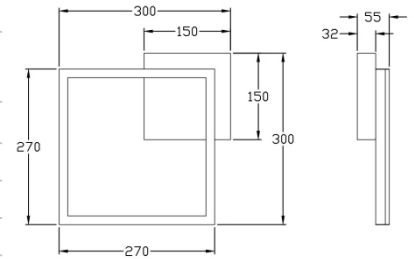

Bard

Wall or ceiling mounting

Code	3394-21-282-01
Type	Wall lamp
Designer	S.T. Fabas Luce
Eancode	8019282514053
Customs tariff	94051190
Color	Anthracite
Material	Metal and methacrylate frame
IP	IP20
IK	05
Insulation Class	
Smartluce	 Integrated
Item Dimensions	300x300x55mm - 0.9kg
Packaging Dimensions	350x350x80mm - 1.1kg
Light Source 1	
Light source	LED Built-in
Item Lumen	2160 lm
Color Temperature	Warm white 3000K
Energy Efficiency Class	
Electrical specifications 1	
Input Voltage	230 Vac 50Hz
Total Absorbed Power	22W
Control System	Phase cut dimmable