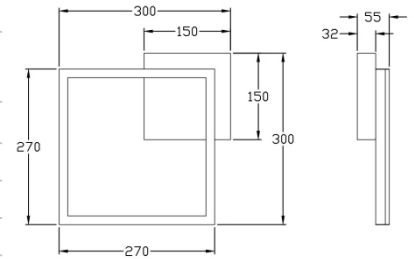

# Bard

Wall or ceiling mounting

<b>Code</b>	<b>3394-21-282</b>
<b>Type</b>	Wall lamp
<b>Designer</b>	S.T. Fabas Luce
<b>Eancode</b>	8019282507246
<b>Customs tariff</b>	94051190
<b>Color</b>	Anthracite
<b>Material</b>	Metal and methacrylate frame
<b>IP</b>	IP20
<b>IK</b>	05
<b>Insulation Class</b>	
<b>Smartluce</b>	 Compatible
<b>Item Dimensions</b>	300x300x55mm - 0.9kg
<b>Packaging Dimensions</b>	350x350x80mm - 1.1kg
<b>Light Source 1</b>	
<b>Light source</b>	LED Built-in
<b>Item Lumen</b>	2160 lm
<b>Color Temperature</b>	Warm white 3000K
<b>Energy Efficiency Class</b>	
<b>Electrical specifications 1</b>	
<b>Input Voltage</b>	230 Vac 50Hz
<b>Total Absorbed Power</b>	22W
<b>Control System</b>	Phase cut dimmable