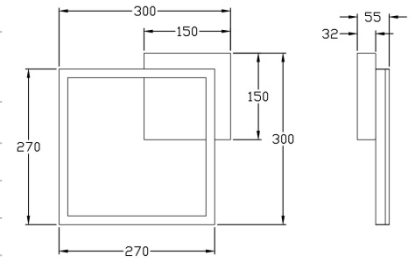

Bard

Wall or ceiling mounting

Code	3394-21-361-01
Type	Wall lamp
Designer	S.T. Fabas Luce
Eancode	8019282549123
Customs tariff	94051190
Color	Corten
Material	Metal and methacrylate frame
IP	IP20
IK	05
Insulation Class	
Smartluce	 Integrated
Item Dimensions	300x300x55mm - 0.9kg
Packaging Dimensions	350x350x80mm - 1.1kg
Light Source 1	
Light source	LED Built-in
Item Lumen	2160 lm
Color Temperature	Warm white 3000K
Energy Efficiency Class	
Electrical specifications 1	
Input Voltage	230 Vac 50Hz
Total Absorbed Power	22W
Control System	Phase cut dimmable