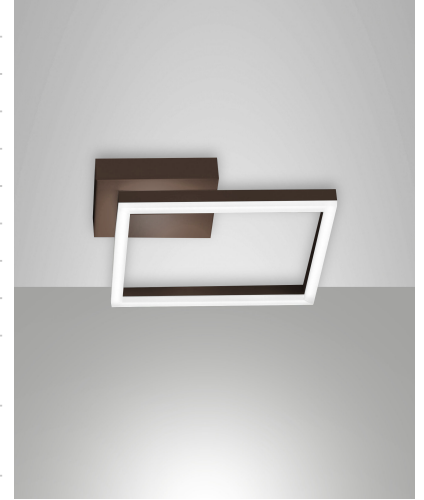

Bard

Wall or ceiling mounting

Code	3394-21-361-01
Type	Wall lamp
Designer	S.T. Fabas Luce
Eancode	8019282549123
Customs tariff	94051190
Color	Corten
Material	Metal and methacrylate frame
IP	IP20
IK	05
Insulation Class	
Smartluce	 Integrated
Item Dimensions	300x300x55mm - 0.9kg
Packaging Dimensions	350x350x80mm - 1.1kg
Light Source 1	
Light source	LED Built-in
Item Lumen	2160 lm
Color Temperature	Warm white 3000K
Energy Efficiency Class	
Electrical specifications 1	
Input Voltage	230 Vac 50Hz
Total Absorbed Power	22W
Control System	Phase cut dimmable