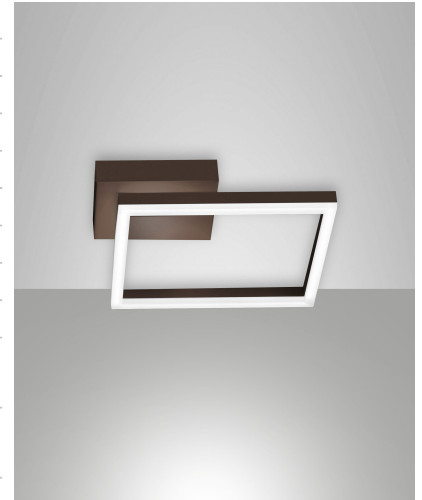

Bard

Wall or ceiling mounting

Code	3394-21-361
Type	Wall lamp
Designer	S.T. Fabas Luce
Eancode	8019282546979
Customs tariff	94051190
Color	Corten
Material	Metal and methacrylate frame
IP	IP20
IK	05
Insulation Class	
Smartluce	 Compatible
Item Dimensions	300x300x55mm - 0.9kg
Packaging Dimensions	350x350x80mm - 1.1kg
	Light Source 1
Light source	LED Built-in
Item Lumen	2160 lm
Color Temperature	Warm white 3000K
Energy Efficiency Class	
	Electrical specifications 1
Input Voltage	230 Vac 50Hz
Total Absorbed Power	22W
Control System	Phase cut dimmable