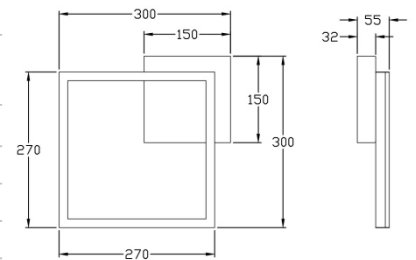

Bard

Wall or ceiling mounting

Code	3394-21-361
Type	Wall lamp
Designer	S.T. Fabas Luce
Eancode	8019282546979
Customs tariff	94051190
Color	Corten
Material	Metal and methacrylate frame
IP	IP20
IK	05
Insulation Class	
Smartluce	 Compatible
Item Dimensions	300x300x55mm - 0.9kg
Packaging Dimensions	350x350x80mm - 1.1kg
	Light Source 1
Light source	LED Built-in
Item Lumen	2160 lm
Color Temperature	Warm white 3000K
Energy Efficiency Class	
	Electrical specifications 1
Input Voltage	230 Vac 50Hz
Total Absorbed Power	22W
Control System	Phase cut dimmable