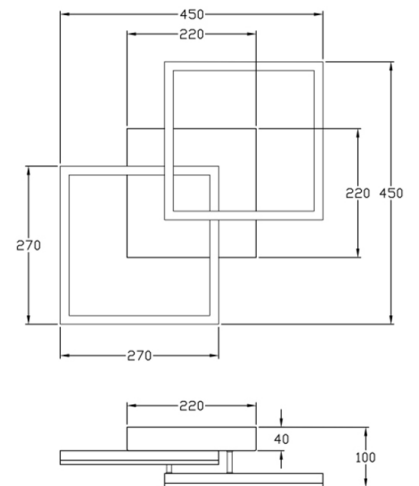

Bard

Wall or ceiling mounting

Code	3394-22-101-01
Type	Wall lamp
Designer	S.T. Fabas Luce
Eancode	8019282549130
Customs tariff	94051190
Color	Black
Material	Metal and methacrylate frame
IP	IP20
IK	05
Insulation Class	
Smartluce	 Integrated
Item Dimensions	450x450x100mm - 1.55kg
Packaging Dimensions	510x500x130mm - 2.07kg
Light Source 1	
Light source	LED Built-in
Item Lumen	3880 lm
Color Temperature	Warm white 3000K
Energy Efficiency Class	
Electrical specifications 1	
Input Voltage	230 Vac 50Hz
Total Absorbed Power	39W
Control System	Phase cut dimmable