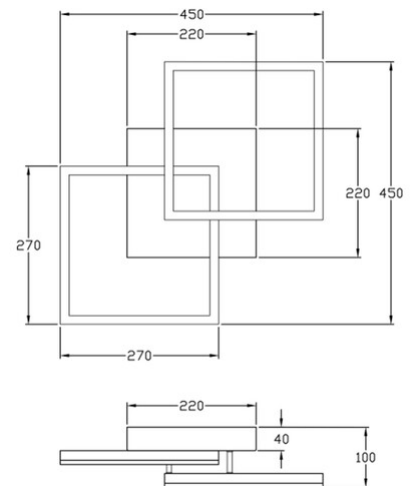

Bard

Wall or ceiling mounting

Code	3394-22-101-01
Type	Ceiling lamp
Designer	S.T. Fabas Luce
Eancode	8019282549130
Customs tariff	94051190
Color	Black
Material	Metal and methacrylate frame
IP	IP20
IK	05
Insulation Class	 CL1
Smartluce	 Integrated
Item Dimensions	450x450x100mm - 1.55kg
Packaging Dimensions	510x500x130mm - 2.07kg
Light Source 1	
Light source	LED Built-in
Light Source Lumen	3880 lm
Color Temperature	Warm white 3000K
Energy Efficiency Class	
Electrical specifications 1	
Input Voltage	230V AC 50Hz
Total Absorbed Power	39W
Control System	Phase cut dimmable