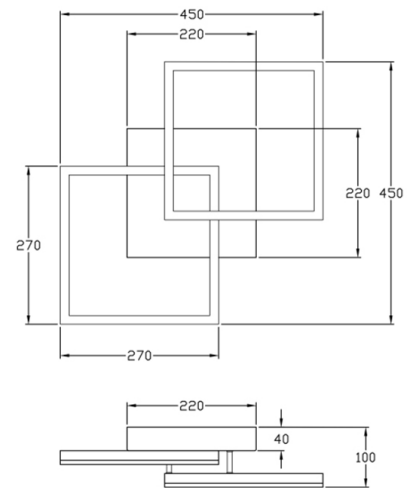

Bard

Wall or ceiling mounting

Code	3394-22-101
Type	Wall lamp
Designer	S.T. Fabas Luce
Eancode	8019282545644
Customs tariff	94051190
Color	Black
Material	Metal and methacrylate frame
IP	IP20
IK	05
Insulation Class	
Smartluce	 Compatible
Item Dimensions	450x450x100mm - 1.55kg
Packaging Dimensions	510x510x130mm - 2.25kg
Light Source 1	
Light source	LED Built-in
Item Lumen	3880 lm
Color Temperature	Warm white 3000K
Energy Efficiency Class	
Electrical specifications 1	
Input Voltage	230 Vac 50Hz
Total Absorbed Power	39W
Control System	Phase cut dimmable