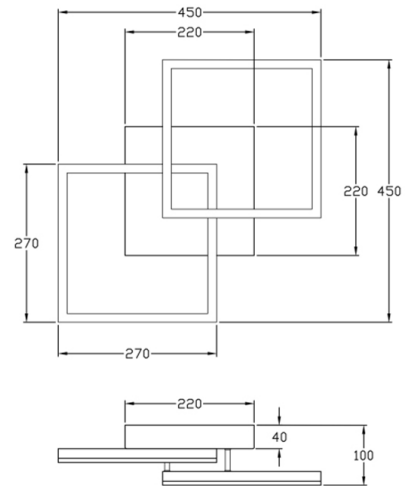

Bard

Wall or ceiling mounting

Code	3394-22-102-01
Type	Wall lamp
Designer	S.T. Fabas Luce
Eancode	8019282514060
Customs tariff	94051190
Color	White
Material	Metal and methacrylate frame
IP	IP20
Insulation Class	
Smartluce	 Integrated
Item Dimensions	450x450x100mm - 1.55kg
Packaging Dimensions	510x500x130mm - 2.07kg
Light Source 1	
Light source	LED Built-in
Item Lumen	3880 lm
Color Temperature	Warm white 3000K
Energy Efficiency Class	
Electrical specifications 1	
Input Voltage	230 Vac 50Hz
Total Absorbed Power	39W
Control System	Phase cut dimmable