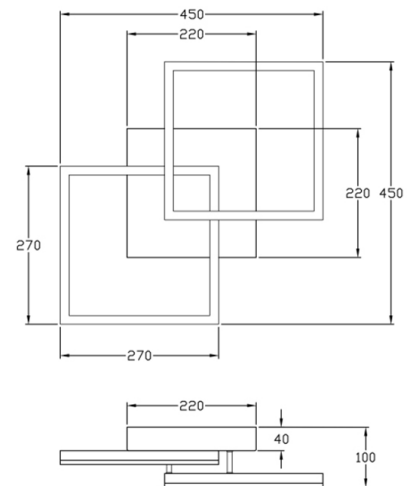

# Bard

Wall or ceiling mounting

<b>Code</b>	<b>3394-22-102</b>
<b>Type</b>	Wall lamp
<b>Designer</b>	S.T. Fabas Luce
<b>Eancode</b>	8019282098546
<b>Customs tariff</b>	94051190
<b>Color</b>	White
<b>Material</b>	Metal and methacrylate frame
<b>IP</b>	IP20
<b>IK</b>	05
<b>Insulation Class</b>	
<b>Smartluce</b>	 Compatible
<b>Item Dimensions</b>	450x450x100mm - 1.55kg
<b>Packaging Dimensions</b>	510x500x130mm - 2.07kg
<b>Light Source 1</b>	
<b>Light source</b>	LED Built-in
<b>Item Lumen</b>	3880 lm
<b>Color Temperature</b>	Warm white 3000K
<b>Energy Efficiency Class</b>	
<b>Electrical specifications 1</b>	
<b>Input Voltage</b>	230 Vac 50Hz
<b>Total Absorbed Power</b>	39W
<b>Control System</b>	Phase cut dimmable