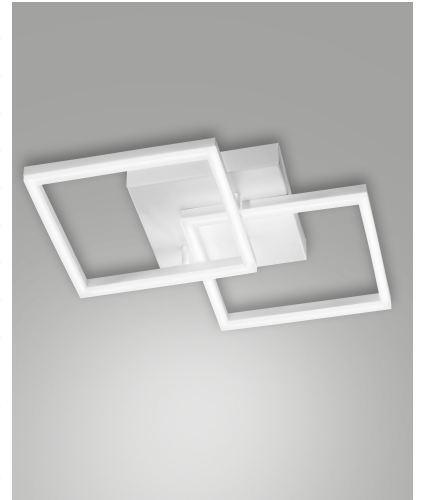

# Bard

Wall or ceiling mounting

<b>Code</b>	<b>3394-22-102</b>
<b>Type</b>	Wall lamp
<b>Designer</b>	S.T. Fabas Luce
<b>Eancode</b>	8019282098546
<b>Customs tariff</b>	94051190
<b>Color</b>	White
<b>Material</b>	Metal and methacrylate frame
<b>IP</b>	IP20
<b>IK</b>	05
<b>Insulation Class</b>	
<b>Smartluce</b>	 Compatible
<b>Item Dimensions</b>	450x450x100mm - 1.55kg
<b>Packaging Dimensions</b>	510x500x130mm - 2.07kg
<b>Light Source 1</b>	
<b>Light source</b>	LED Built-in
<b>Item Lumen</b>	3880 lm
<b>Color Temperature</b>	Warm white 3000K
<b>Energy Efficiency Class</b>	
<b>Electrical specifications 1</b>	
<b>Input Voltage</b>	230 Vac 50Hz
<b>Total Absorbed Power</b>	39W
<b>Control System</b>	Phase cut dimmable