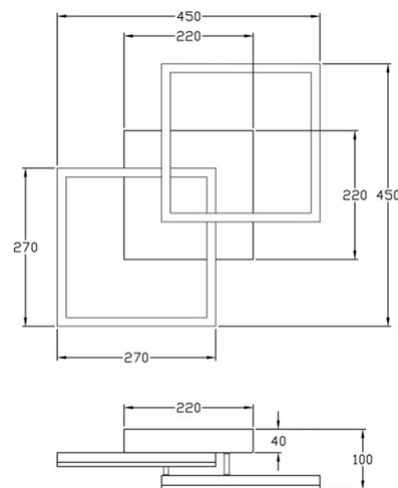

Bard

Wall or ceiling mounting

Code	3394-22-102
Type	Ceiling lamp
Designer	S.T. Fabas Luce
Eancode	8019282098546
Customs tariff	94051190
Color	White
Material	Metal and methacrylate frame
IP	IP20
IK	05
Insulation Class	 CL1
Smartluce	 Compatible
Item Dimensions	450x450x100mm - 1.55kg
Packaging Dimensions	510x510x130mm - 2.25kg
Light Source 1	
Light source	LED Built-in
Light Source Lumen	3880 lm
Color Temperature	Warm white 3000K
Energy Efficiency Class	
Electrical specifications 1	
Input Voltage	230V AC 50Hz
Total Absorbed Power	39W
Control System	Phase cut dimmable