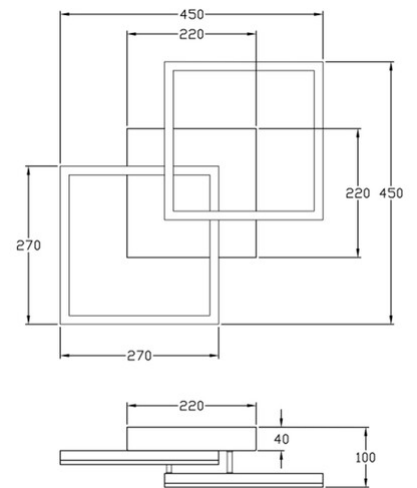

# Bard

Wall or ceiling mounting

<b>Code</b>	<b>3394-22-225-01</b>
<b>Type</b>	Ceiling lamp
<b>Designer</b>	S.T. Fabas Luce
<b>Eancode</b>	8019282514077
<b>Customs tariff</b>	94051190
<b>Color</b>	Gold matt
<b>Material</b>	Metal and methacrylate frame
<b>IP</b>	IP20
<b>IK</b>	05
<b>Insulation Class</b>	 CL1
<b>Smartluce</b>	 Integrated
<b>Item Dimensions</b>	450x450x100mm - 1.55kg
<b>Packaging Dimensions</b>	510x500x130mm - 2.07kg
<b>Light Source 1</b>	
<b>Light source</b>	LED Built-in
<b>Light Source Lumen</b>	3880 lm
<b>Color Temperature</b>	Warm white 3000K
<b>Energy Efficiency Class</b>	
<b>Electrical specifications 1</b>	
<b>Input Voltage</b>	230V AC 50Hz
<b>Total Absorbed Power</b>	39W
<b>Control System</b>	Phase cut dimmable