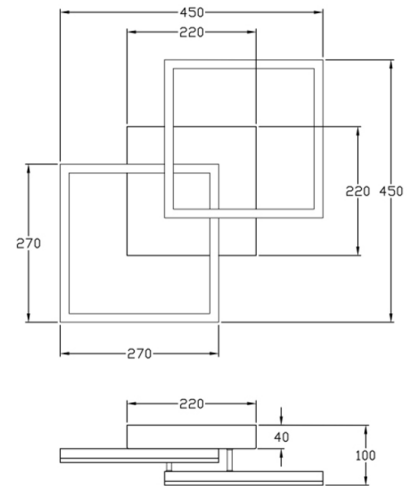

# Bard

Wall or ceiling mounting

<b>Code</b>	<b>3394-22-225-01</b>
<b>Type</b>	Wall lamp
<b>Designer</b>	S.T. Fabas Luce
<b>Eancode</b>	8019282514077
<b>Customs tariff</b>	94051190
<b>Color</b>	Gold matt
<b>Material</b>	Metal and methacrylate frame
<b>IP</b>	IP20
<b>IK</b>	05
<b>Insulation Class</b>	
<b>Smartluce</b>	 Integrated
<b>Item Dimensions</b>	450x450x100mm - 1.55kg
<b>Packaging Dimensions</b>	510x500x130mm - 2.07kg
<b>Light Source 1</b>	
<b>Light source</b>	LED Built-in
<b>Item Lumen</b>	3880 lm
<b>Color Temperature</b>	Warm white 3000K
<b>Energy Efficiency Class</b>	
<b>Electrical specifications 1</b>	
<b>Input Voltage</b>	230 Vac 50Hz
<b>Total Absorbed Power</b>	39W
<b>Control System</b>	Phase cut dimmable