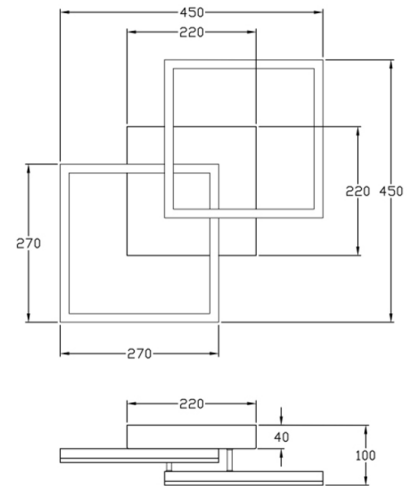

# Bard

Wall or ceiling mounting

<b>Code</b>	<b>3394-22-225</b>
<b>Type</b>	Wall lamp
<b>Designer</b>	S.T. Fabas Luce
<b>Eancode</b>	8019282098553
<b>Customs tariff</b>	94051190
<b>Color</b>	Gold matt
<b>Material</b>	Metal and methacrylate frame
<b>IP</b>	IP20
<b>Insulation Class</b>	
<b>Smartluce</b>	 Compatible
<b>Item Dimensions</b>	450x450x100mm - 1.55kg
<b>Packaging Dimensions</b>	510x510x130mm - 2.25kg
<b>Light Source 1</b>	
<b>Light source</b>	LED Built-in
<b>Item Lumen</b>	3880 lm
<b>Color Temperature</b>	Warm white 3000K
<b>Energy Efficiency Class</b>	
<b>Electrical specifications 1</b>	
<b>Input Voltage</b>	230 Vac 50Hz
<b>Total Absorbed Power</b>	39W
<b>Control System</b>	Phase cut dimmable