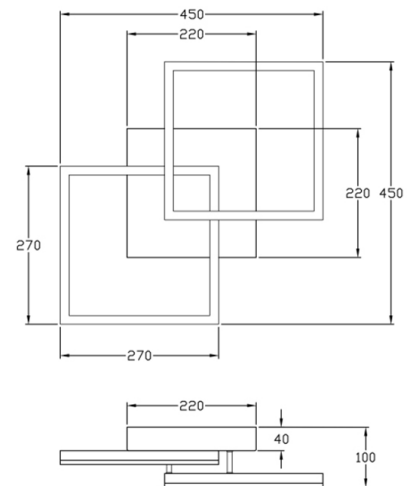

Bard

Wall or ceiling mounting

Code	3394-22-282-01
Type	Wall lamp
Designer	S.T. Fabas Luce
Eancode	8019282514084
Customs tariff	94051190
Color	Anthracite
Material	Metal and methacrylate frame
IP	IP20
IK	05
Insulation Class	
Smartluce	 Integrated
Item Dimensions	450x450x100mm - 1.55kg
Packaging Dimensions	510x500x130mm - 2.07kg
Light Source 1	
Light source	LED Built-in
Item Lumen	3880 lm
Color Temperature	Warm white 3000K
Energy Efficiency Class	
Electrical specifications 1	
Input Voltage	230 Vac 50Hz
Total Absorbed Power	39W
Control System	Phase cut dimmable