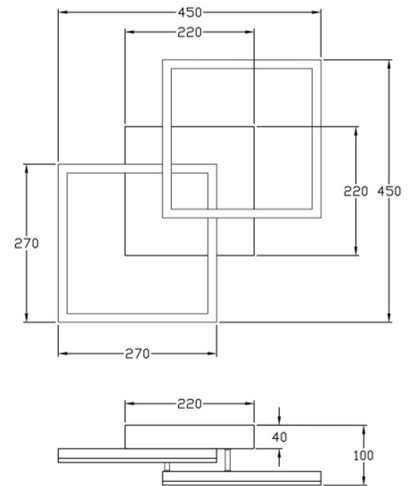

# Bard

Wall or ceiling mounting

<b>Code</b>	<b>3394-22-282</b>
<b>Type</b>	Wall lamp
<b>Designer</b>	S.T. Fabas Luce
<b>Eancode</b>	8019282507253
<b>Customs tariff</b>	94051190
<b>Color</b>	Anthracite
<b>Material</b>	Metal and methacrylate frame
<b>IP</b>	IP20
<b>IK</b>	05
<b>Insulation Class</b>	
<b>Smartluce</b>	 Compatible
<b>Item Dimensions</b>	450x450x100mm - 1.55kg
<b>Packaging Dimensions</b>	510x500x130mm - 2.07kg
<b>Light Source 1</b>	
<b>Light source</b>	LED Built-in
<b>Item Lumen</b>	3880 lm
<b>Color Temperature</b>	Warm white 3000K
<b>Energy Efficiency Class</b>	
<b>Electrical specifications 1</b>	
<b>Input Voltage</b>	230 Vac 50Hz
<b>Total Absorbed Power</b>	39W
<b>Control System</b>	Phase cut dimmable