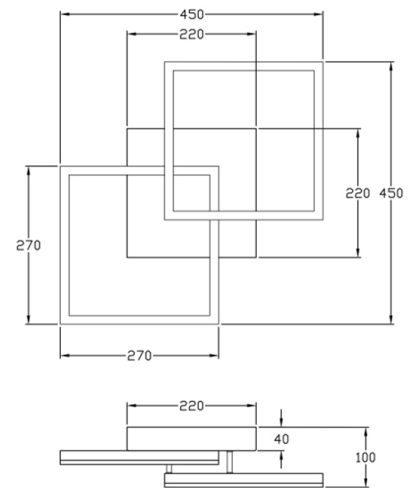

Bard

Wall or ceiling mounting

Code	3394-22-361-01
Type	Wall lamp
Designer	S.T. Fabas Luce
Eancode	8019282549147
Customs tariff	94051190
Color	Corten
Material	Metal and methacrylate frame
IP	IP20
IK	05
Insulation Class	
Smartluce	 Integrated
Item Dimensions	450x450x100mm - 1.55kg
Packaging Dimensions	510x500x130mm - 2.07kg
Light Source 1	
Light source	LED Built-in
Item Lumen	3880 lm
Color Temperature	Warm white 3000K
Energy Efficiency Class	
Electrical specifications 1	
Input Voltage	230 Vac 50Hz
Total Absorbed Power	39W
Control System	Phase cut dimmable