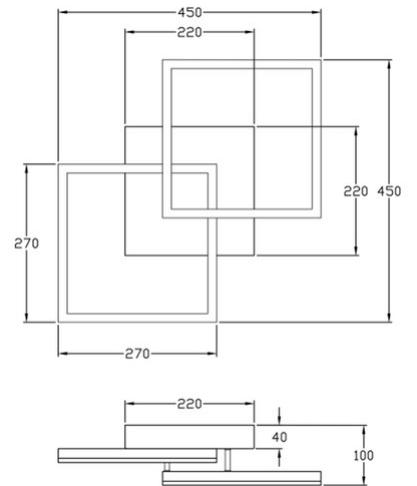

Bard

Wall or ceiling mounting

Code	3394-22-361-01
Type	Ceiling lamp
Designer	S.T. Fabas Luce
Eancode	8019282549147
Customs tariff	94051190
Color	Corten
Material	Metal and methacrylate frame
IP	IP20
IK	05
Insulation Class	 CL1
Smartluce	 Integrated
Item Dimensions	450x450x100mm - 1.55kg
Packaging Dimensions	510x500x130mm - 2.07kg
Light Source 1	
Light source	LED Built-in
Light Source Lumen	3880 lm
Color Temperature	Warm white 3000K
Energy Efficiency Class	
Electrical specifications 1	
Input Voltage	230V AC 50Hz
Total Absorbed Power	39W
Control System	Phase cut dimmable