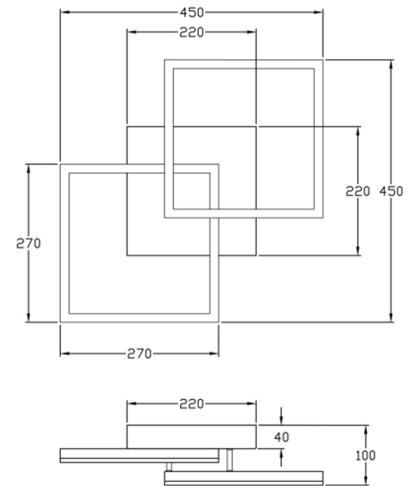

Bard

Wall or ceiling mounting

Code	3394-22-361
Type	Wall lamp
Designer	S.T. Fabas Luce
Eancode	8019282546986
Customs tariff	94051190
Color	Corten
Material	Metal and methacrylate frame
IP	IP20
IK	05
Insulation Class	
Smartluce	 Compatible
Item Dimensions	450x450x100mm - 1.55kg
Packaging Dimensions	510x500x130mm - 2.07kg
Light Source 1	
Light source	LED Built-in
Item Lumen	3880 lm
Color Temperature	Warm white 3000K
Energy Efficiency Class	
Electrical specifications 1	
Input Voltage	230 Vac 50Hz
Total Absorbed Power	39W
Control System	Phase cut dimmable