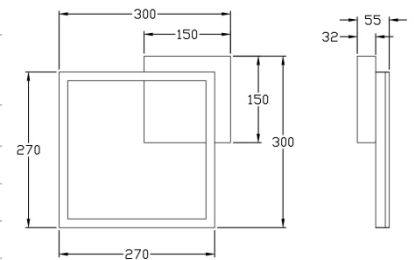

Bard

Wall or ceiling mounting

Code	3394-23-102-01
Type	Ceiling lamp
Designer	S.T. Fabas Luce
Eancode	8019282525882
Customs tariff	94051190
Color	White
Material	Metal and methacrylate frame
IP	IP20
IK	05
Insulation Class	
Smartluce	 Integrated
Item Dimensions	300x300x55mm - 0.9kg
Packaging Dimensions	350x350x80mm - 1.1kg
	Light Source 1
Light source	LED Built-in
Item Lumen	2250 lm
Color Temperature	Natural white 4000 K
Energy Efficiency Class	
	Electrical specifications 1
Input Voltage	230 Vac 50Hz
Total Absorbed Power	22W
Control System	Phase cut dimmable