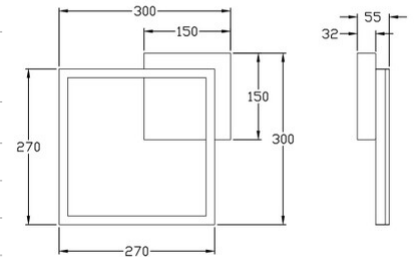

Bard

Wall or ceiling mounting

Code	3394-23-102
Type	Ceiling lamp
Designer	S.T. Fabas Luce
Eancode	8019282520610
Customs tariff	94051190
Color	White
Material	Metal and methacrylate frame
IP	IP20
IK	05
Insulation Class	 CL1
Smartluce	 Compatible
Item Dimensions	300x300x55mm - 0.9kg
Packaging Dimensions	350x350x80mm - 1.1kg
	Light Source 1
Light source	LED Built-in
Light Source Lumen	2250 lm
Color Temperature	Natural white 4000 K
Energy Efficiency Class	
	Electrical specifications 1
Input Voltage	230V AC 50Hz
Total Absorbed Power	22W
Control System	Phase cut dimmable