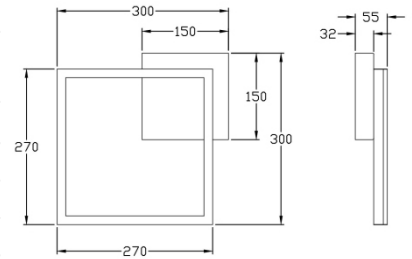

# Bard

Wall or ceiling mounting

<b>Code</b>	<b>3394-23-102</b>
<b>Type</b>	Ceiling lamp
<b>Designer</b>	S.T. Fabas Luce
<b>Eancode</b>	8019282520610
<b>Customs tariff</b>	94051190
<b>Color</b>	White
<b>Material</b>	Metal and methacrylate frame
<b>IP</b>	IP20
<b>IK</b>	05
<b>Insulation Class</b>	
<b>Smartluce</b>	 Compatible
<b>Item Dimensions</b>	300x300x55mm - 0.9kg
<b>Packaging Dimensions</b>	350x350x80mm - 1.1kg
<b>Light Source 1</b>	
<b>Light source</b>	LED Built-in
<b>Item Lumen</b>	2250 lm
<b>Color Temperature</b>	Natural white 4000 K
<b>Energy Efficiency Class</b>	
<b>Electrical specifications 1</b>	
<b>Input Voltage</b>	230 Vac 50Hz
<b>Total Absorbed Power</b>	22W
<b>Control System</b>	Phase cut dimmable