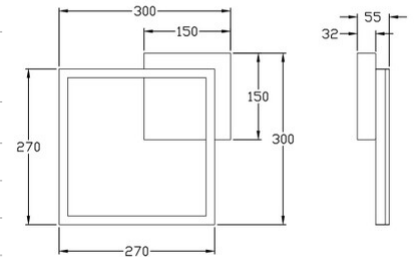

Bard

Wall or ceiling mounting

Code	3394-23-282-01
Type	Ceiling lamp
Designer	S.T. Fabas Luce
Eancode	8019282536376
Customs tariff	94051190
Color	Anthracite
Material	Metal and methacrylate frame
IP	IP20
IK	05
Insulation Class	 CL1
Smartluce	 Integrated
Item Dimensions	300x300x55mm - 0.9kg
Packaging Dimensions	350x350x80mm - 1.1kg
Light Source 1	
Light source	LED Built-in
Light Source Lumen	2250 lm
Color Temperature	Natural white 4000 K
Energy Efficiency Class	
Electrical specifications 1	
Input Voltage	230V AC 50Hz
Total Absorbed Power	22W
Control System	Phase cut dimmable