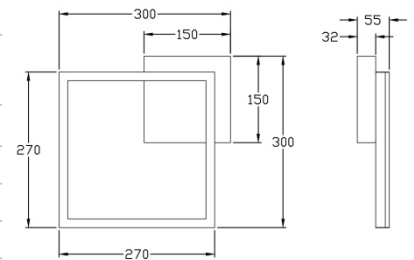

Bard

Wall or ceiling mounting

Code	3394-23-282-01
Type	Ceiling lamp
Designer	S.T. Fabas Luce
Eancode	8019282536376
Customs tariff	94051190
Color	Anthracite
Material	Metal and methacrylate frame
IP	IP20
IK	05
Insulation Class	
Smartluce	 Integrated
Item Dimensions	300x300x55mm - 0.9kg
Packaging Dimensions	350x350x80mm - 1.1kg
Light Source 1	
Light source	LED Built-in
Item Lumen	2250 lm
Color Temperature	Natural white 4000 K
Energy Efficiency Class	
Electrical specifications 1	
Input Voltage	230 Vac 50Hz
Total Absorbed Power	22W
Control System	Phase cut dimmable