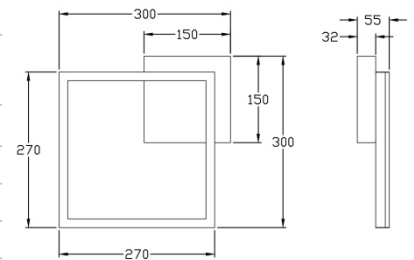

Bard

Wall or ceiling mounting

Code	3394-23-282
Type	Ceiling lamp
Designer	S.T. Fabas Luce
Eancode	8019282536321
Customs tariff	94051190
Color	Anthracite
Material	Metal and methacrylate frame
IP	IP20
IK	05
Insulation Class	
Smartluce	 Compatible
Item Dimensions	300x300x55mm - 0.9kg
Packaging Dimensions	350x350x80mm - 1.1kg
Light Source 1	
Light source	LED Built-in
Item Lumen	2250 lm
Color Temperature	Natural white 4000 K
Energy Efficiency Class	
Electrical specifications 1	
Input Voltage	230 Vac 50Hz
Total Absorbed Power	22W
Control System	Phase cut dimmable