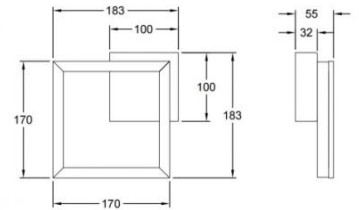

Bard

Wall or ceiling mounting

Code	3394-24-101
Type	Wall lamp
Designer	S.T. Fabas Luce
Eancode	8019282545682
Customs tariff	94051190
Color	Black
Material	Metal and methacrylate frame
IP	IP20
IK	05
Insulation Class	
Item Dimensions	183x170x55mm - 0.5kg
Packaging Dimensions	230x230x80mm - 0.64kg
Light Source 1	
Light source	LED Built-in
Item Lumen	1080 lm
Color Temperature	Warm white 3000K
Energy Efficiency Class	
Electrical specifications 1	
Input Voltage	230 Vac 50Hz
Total Absorbed Power	11W
Control System	Phase cut dimmable